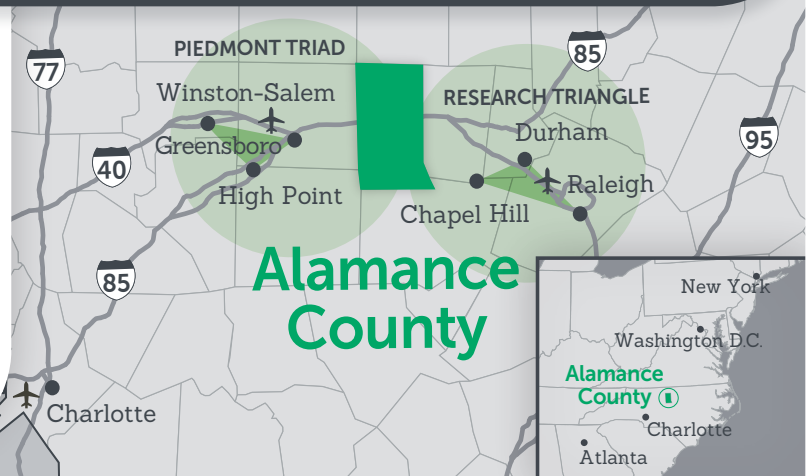

ALAMANCE COUNTY is centrally located in North Carolina, linking the Research Triangle and the Piedmont Triad metro regions. The county boasts an impressive roster of companies across a diverse range of industries, including manufacturing, medical testing, distribution and consumer goods.

TOP EMPLOYERS

	LABCORP OF AMERICA* Medical Testing	3,000
	ALAMANCE-BURLINGTON SCHOOL SYSTEM Education	2,600
	CONE HEALTH ALAMANCE REGIONAL Healthcare	2,100
	ELON UNIVERSITY Education	1,600
	WAL-MART STORES INC. Food Distribution Center & Retail Stores (3)	1,200
	CITY OF BURLINGTON Government	1,100
	ALAMANCE COUNTY Government	950
	HONDA Small Engine and Jet Engine Manufacturing	850
	GKN DRIVELINE NORTH AMERICA Automotive Parts	800
	ALAMANCE COMMUNITY COLLEGE Education	650